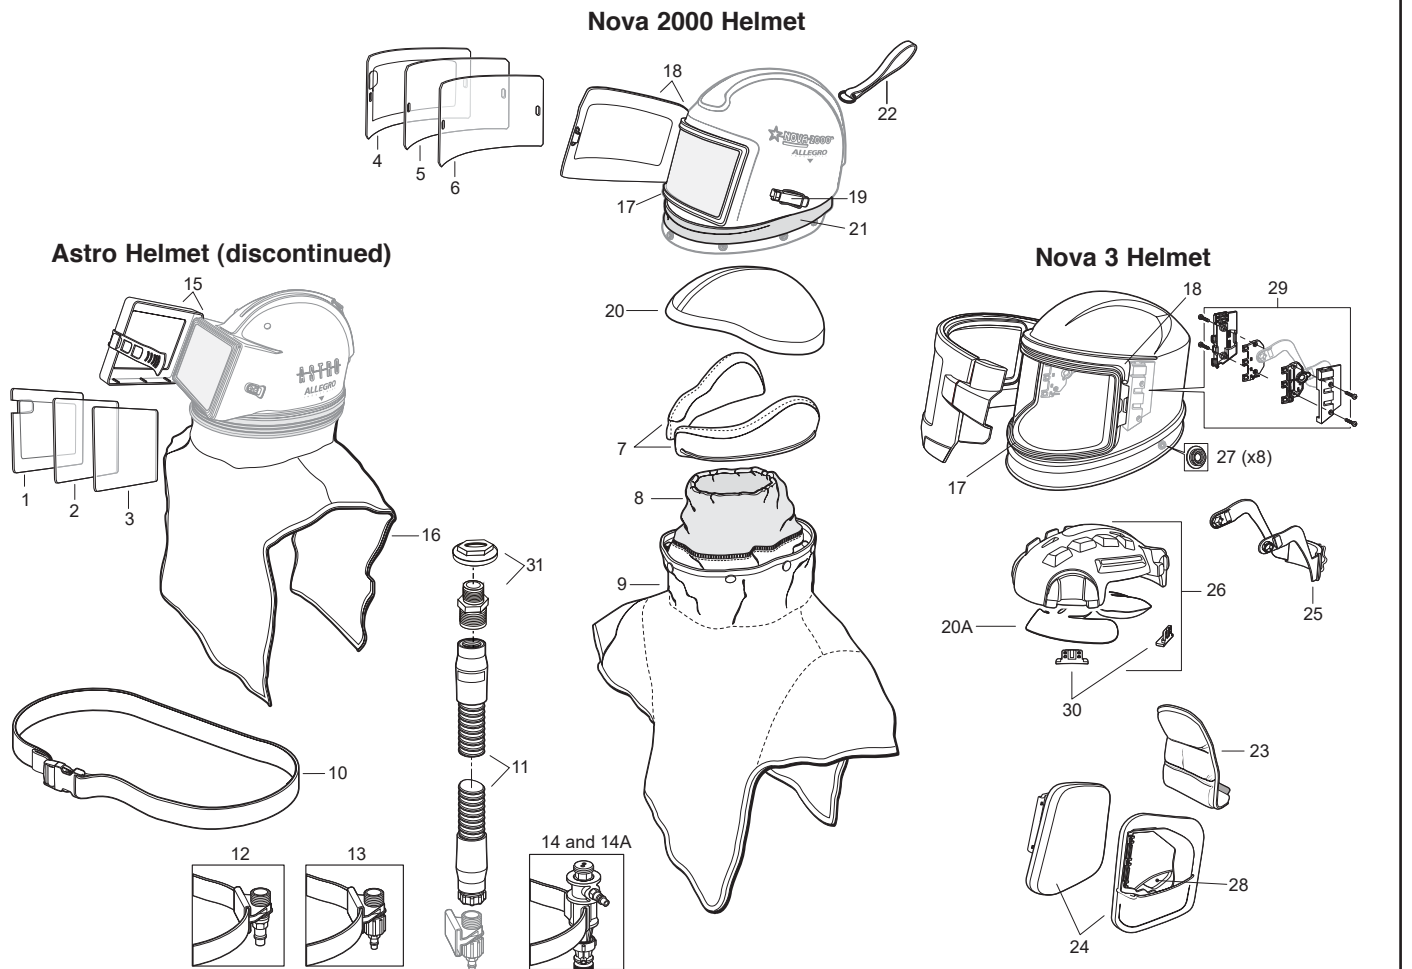

PRODUCT:	ASTRO, NOVA 2000 & NOVA 3 HELMETS
PART NUMBER:	02-800S (ASTRO) - DISCONTINUED NV20-00 (NOVA 2000) NV30-00 (NOVA 3)

KEY	PART #	DESCRIPTION	KEY	PART #	DESCRIPTION	KEY	PART #	DESCRIPTION
	02-800S	Astro Helmet (DISCONTINUED)		NV37-50	Nova 3 Nylon Cape, 28"	19	NV20-08	Visor Latch and Screws
	NV20-00	Nova 2000 Helmet		NV2002L	Nova 2000 Leather Cape with Inner Bib, 28"	20	2009-SH	Helmet Dome (Small)
	NV30-00	Nova 3 Helmet		NV37-52	Nova 3 Leather Cape, 28"	2009	2009	Helmet Dome (Medium)
1	02-816	Tear-Off Lens		NV20-02XL	Nova 2000 Nylon Cape with Inner Bib, 38"	2009-LH	2009-LH	Helmet Dome (Large)
2	02-811	Outer Lens (50/Pkg.)		NV37-51	Nova 3 Nylon Cape, 38"	20A	NV37-35	Head Liner
3	02-810	Inner Lens (10/Pkg.)	10	NV20-22	Nova 3/Nova 2000 Belt	21	NV20-13	Cape Cover Band
4	NV20-17	Tear Off Lens (50/Pkg.)	11	NV20-21B	Astro/Nova 3/Nova 2000 Breathing Air Tube	22	NV20-42	Helmet Strap
5	NV20-31	Outer Lens (50/Pkg.)	12	2015	Low Pressure Adapter w/Belt	23	NV37-351	Nova 3 Neck Pad
6	NV37-24	Nova 3 Outer Lens (50/Pkg.)	13	NV20-16	Adjustable Flow Control Valve w/ Belt	24	NV37-33	Nova 3 Side Padding Covers (5 Pairs)
7	NV20-18	Inner Lens (10/Pkg.)	14	4000-01	Air Temp. Controller w/ Belt Cooler	25	NV30-7900	Nova 3 Adjustable Head Support w/ Ratchet
	NV37-22	Nova 3 Inner Lens (10/Pkg.)	14A	4000-20	Air Temp. Controller w/ Belt Heater	26	NV37-34	Nova 3 Headliner Kit
	2010-SH	Sidewings (Small - 10")	15	0280-4	Visor Kit w/ Strap and Screws	27	NV20-41	Nova 3 Cape Securing Domes (8/Pkg.)
	2010-MH	Sidewings (Medium - 11")	16	02-813	Nylon cape (Astro)	28	NV37-32A15	Nova 3 Side Panel Foam, Size 15
	2010-LH	Sidewings (Large - 12")	17	NV20-03	Window Frame Gasket	29	NV37-27/8	Nova 3 Mount Kit
	2010-GSH	Sidewings (Small, for Glasses)	18	NV37-21	Nova 3 Inner Gasket	30	NV37-341	Nova 3 Headliner Clips (4/Pkg.)
	2010-G	Sidewings (Medium, for Glasses)		NV20-04	Visor with Hinge and Screws	31	03-035	Downtube Adapter (used on old dark green Nova 2000)
	2010-GLH	Sidewings (Large, for Glasses)		NV37-23	Nova 3 Inner Lens Frame			
8	NV20-12	Inner Bib						
9	NV20-02	Nova 2000 Nylon Cape with Inner Bib, 28"						